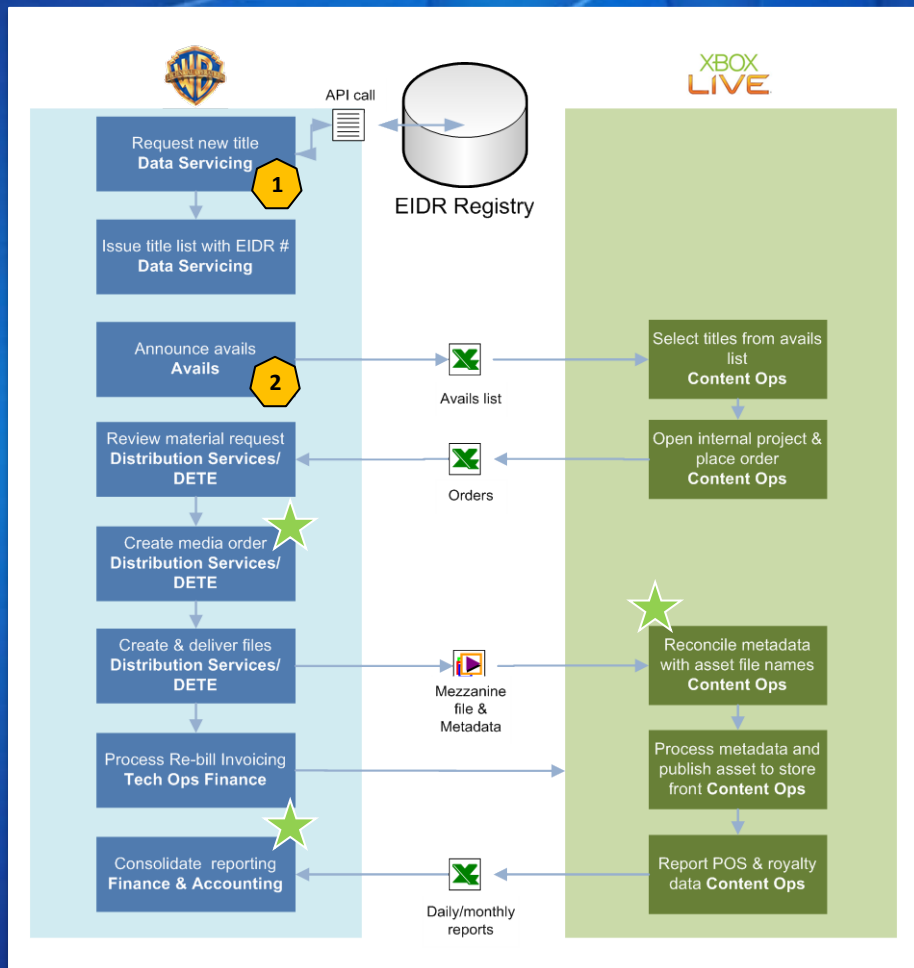

Aggregate Reporting

- Match reports using EIDRs

Streamline Supply Chain

- Reduce costs
- Increase productivity
- Decrease re-deliveries

Warner Bros. EIDR Catalog Registration

Warner Bros. System Integrations with EIDR

Warner Bros. System Integrations with EIDR

Supply Chain Efficiency Business Case

Integration Points

The scope of this pilot included development of 2 new integration points for WB:

- 1** WB's MSB metadata management system to the EIDR directory. Requests and applies new EIDR #'s to WB titles.
 - 2** WB's MSB system to the Avails system (RRTS) to provide the EIDR # on titles
- Facilitating Xbox Live reporting back to WB with EIDR detail

Benefits Identified

- Reduction in QC efforts
- Reduction in customer queries
- Improved reporting / invoicing capabilities

Supply Chain Efficiency EIDR Workflow Savings

- Total estimated direct savings with 1 business partner:
650 hours/year
- Total estimated future savings with 1 business partner:
1,100 hours/year