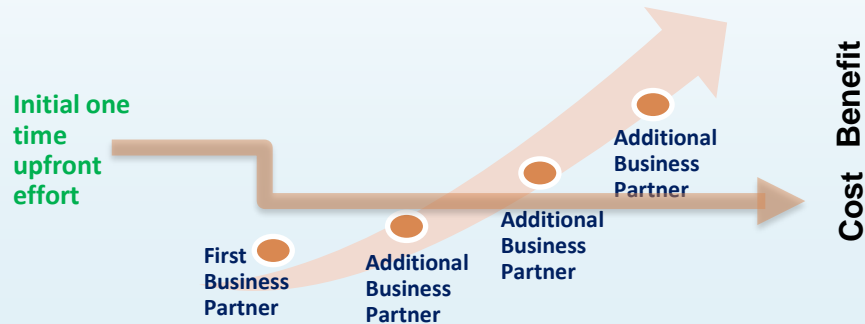

Supply Chain Efficiency EIDR Workflow Savings

- Total estimated direct savings with 1 business partner:
  650 hours/year
- Total estimated future savings with 1 business partner:
  1,100 hours/year