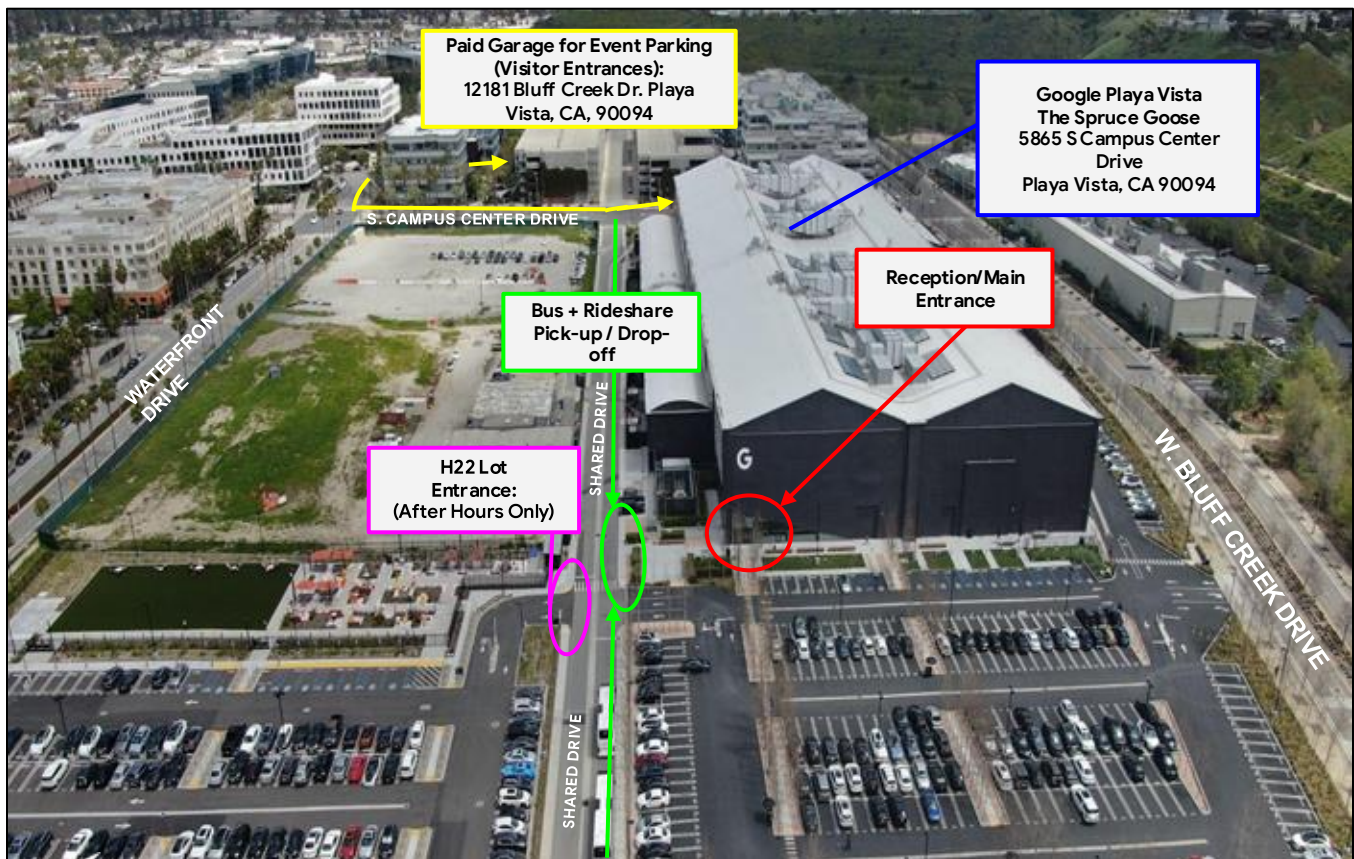

## Event Parking Directions (go/eventparking-plv)

### Address

5865 Campus Center Drive, Playa Vista, CA 90094

#### From the San Diego (405) Freeway

Exit Jefferson Blvd, head West  
Turn left on Campus Center Drive

#### From Highway 1 (Lincoln Blvd)

Turn and head East on Jefferson Blvd  
Turn right on Campus Center Drive

- The visitor parking structures can be entered either on Waterfront Dr. or on Campus Center Dr.
- Rates for these structures are \$8 per hour or \$20 per day.
- Once parked, you can walk across the street onto Shared Dr. and enter the building through Reception/Main Entrance.
- Ridesharing is encouraged as parking on site is not available.